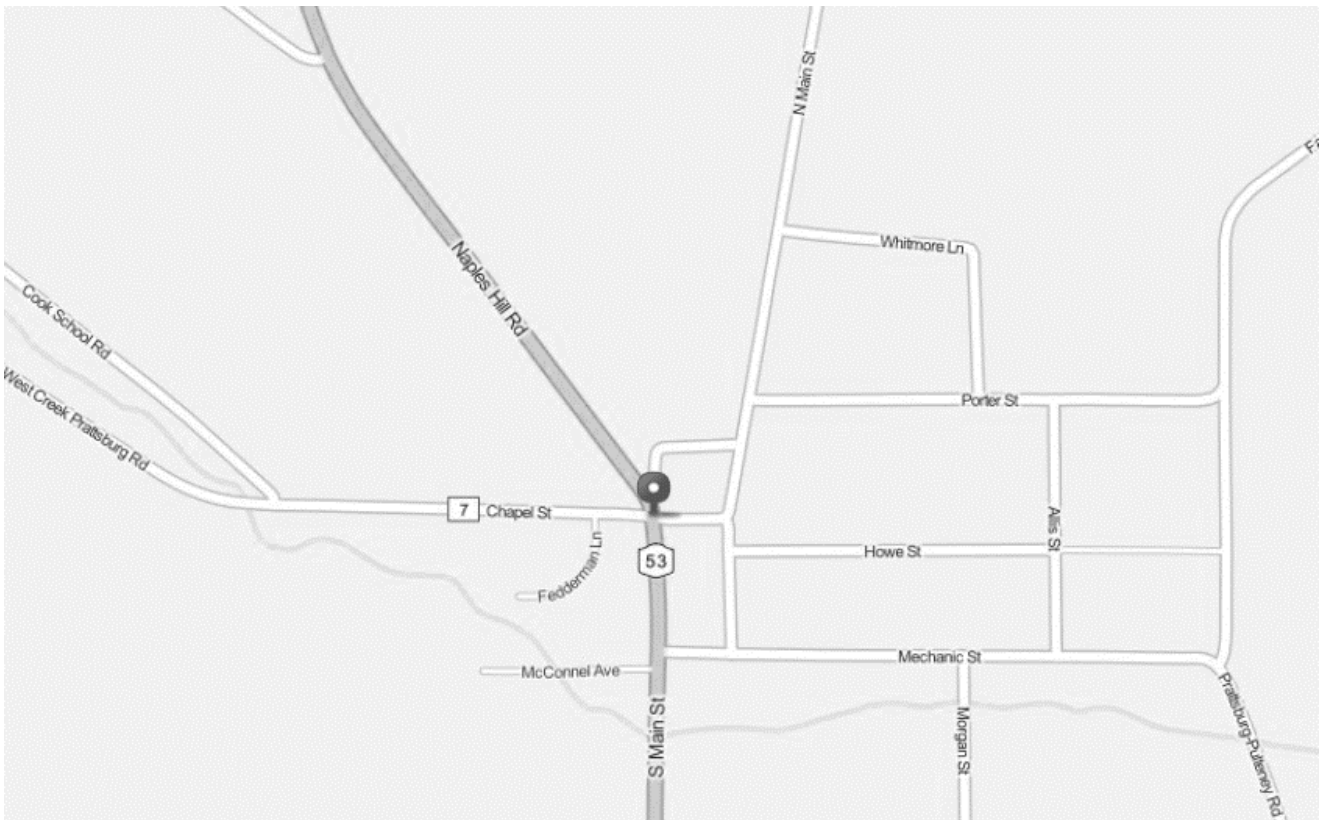

#1501
#1502
#3911

County Rte 122

#11035

South Main St

#50

State Rte 53

#7073 (North)
#10128 (South)

Mechanic St

#33

County Rte 74

#10677

Cook School Rd

#7240

*Mattoon Rd

#11149

*County Rte 77

#7447

*Thomas Rd

#10757

*** Addresses that are not in the map view, directions are as follows:**

Mattoon Rd: Take County Rte 7 (by M&T Bank) approximately 1½ miles, then turn right on to Mattoon Rd and continue about ½ mile. Address is on left.

County Rte 77: Take 74 East from Prattsburgh, turn right at Cty Rte. 77 (by soccer field) and continue to address on left (approx. 1 mile).

Thomas Rd: Take 74 East from Prattsburgh toward Pulteney, (approx. 6 miles) and turn left on Thomas Rd. Address is on left (approx. ¾ of a mile).